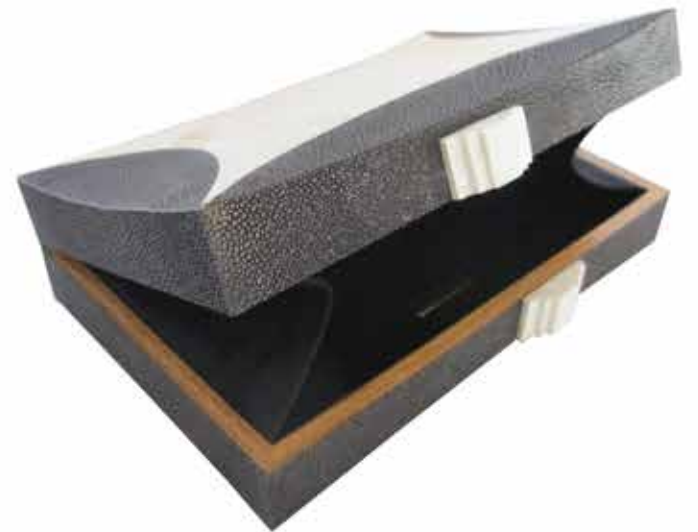

| Emerald Shagreen
| Paua Shell

| Lime Shagreen
| Black Lip Shell

| Emerald Shagreen
| Mother of Pearl

| Turquoise Shagreen
| Mother of Pearl

| Pink Shagreen
| Mother of Pearl

| Red Shagreen
| Mother of Pearl

| Black Shagreen
| Mother of Pearl

SHAGREEN COLOR CHOICES

Custom color combination available

Green

Nashville

Burgundy

Mossblue

Tealblue