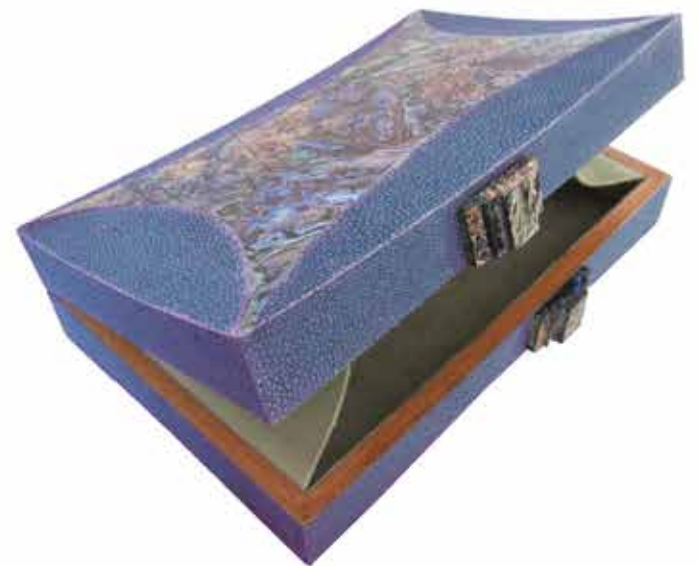

SHAGREEN DREAM

DESIGN BY

ANASTASIA VITKINA

STARFISH COLLECTION

DIMENSIONS:

8" W X 6" H X 2" D

| Paua Shell

Purple Shagreen
Paua Shell