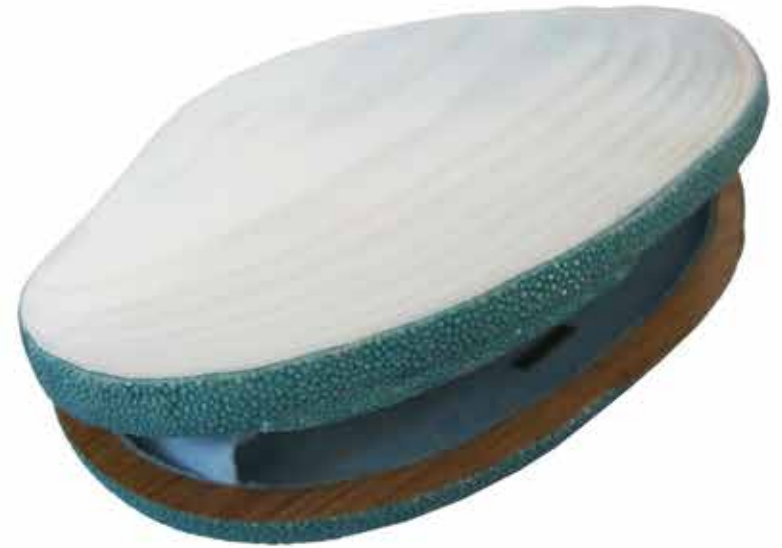

A large, iridescent, shell-like object, possibly a fossil or a piece of mineral, is the central focus of the image. It has a smooth, rounded shape with a surface that reflects light in a spectrum of colors, including iridescent blues, greens, and purples. The object is resting on a dark, textured rock. The background is a vast, mountainous landscape with rolling green hills and snow-capped peaks under a blue sky with scattered white clouds. The overall scene is bright and natural.

SHAGREEN DREAM

DESIGN BY

ANASTASIA VITKINA

MERMAID COLLECTION

DIMENSIONS:

8" W X 5" H X 2" D

| Gold Shagreen
| Mother of Pearl

| Blue Shagreen
| Mother of Pearl

| Pink Shagreen
| Mother of Pearl

| Black Shagreen
| Multicolor Shell Polka Dots

| Emerald Shagreen
| Multicolor Shell Polka Dots

SHAGREEN COLOR CHOICES

Custom color combination available

Green

Nashville

Burgundy

Light Emerald

Grey

Beach

Light Pageola

Yellow

SHELL CHOICES

Custom color combination available

Roquin