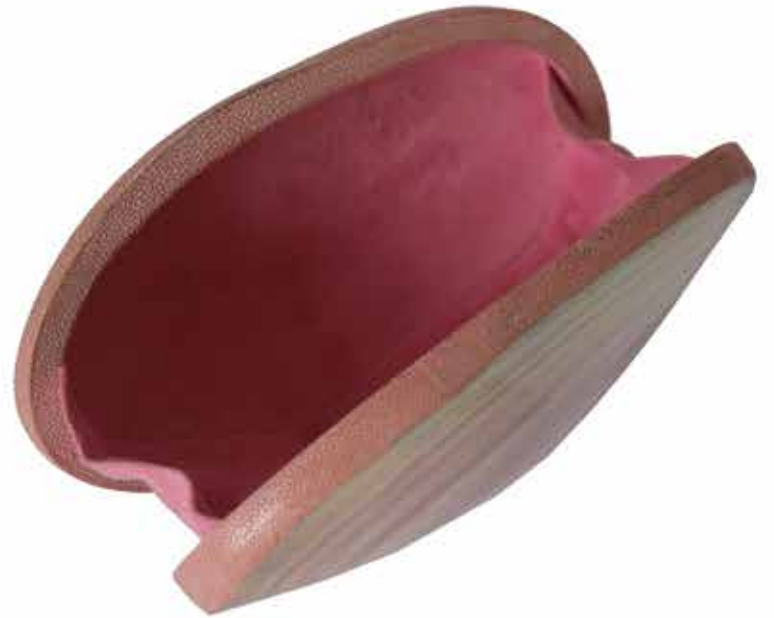

A large, iridescent, shell-like object, possibly a fossil or a piece of mineral, is the central focus of the image. It has a smooth, rounded shape with a surface that reflects light in a spectrum of colors, including iridescent blues, greens, and purples. The object is resting on a dark, textured rock. The background is a vast, mountainous landscape with rolling green hills and snow-capped peaks under a blue sky with scattered white clouds. The overall scene is bright and natural.

SHAGREEN DREAM

DESIGN BY

ANASTASIA VITKINA

MERMAID COLLECTION

DIMENSIONS:

8" W X 5" H X 2" D

| Gold Shagreen
| Mother of Pearl

| Blue Shagreen
| Mother of Pearl

| Pink Shagreen
| Mother of Pearl

| Black Shagreen
| Multicolor Shell Polka Dots

| Emerald Shagreen
| Multicolor Shell Polka Dots

SHAGREEN COLOR CHOICES

Custom color combination available

Green

Nashville

Burgundy

Light Emerald

Grey

Beach

Light Pageola

Yellow

SHELL CHOICES

Custom color combination available

Roquin